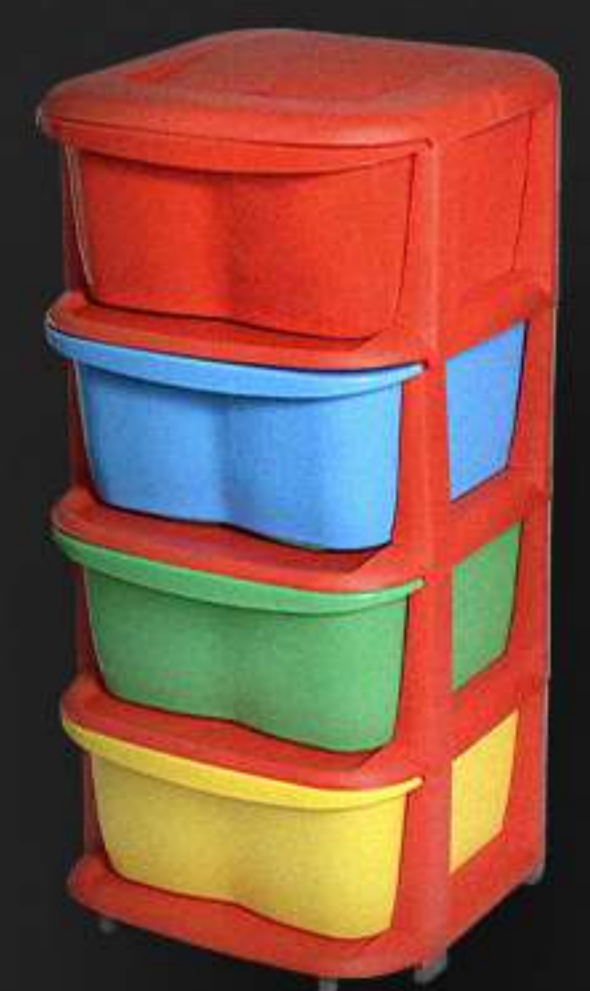

### Chest of drawers

Item Code: 8606005431805

Braon | Brown

Siva  
Silver

Bela  
White

Moka  
Mocha

Beneton  
Benetton

1