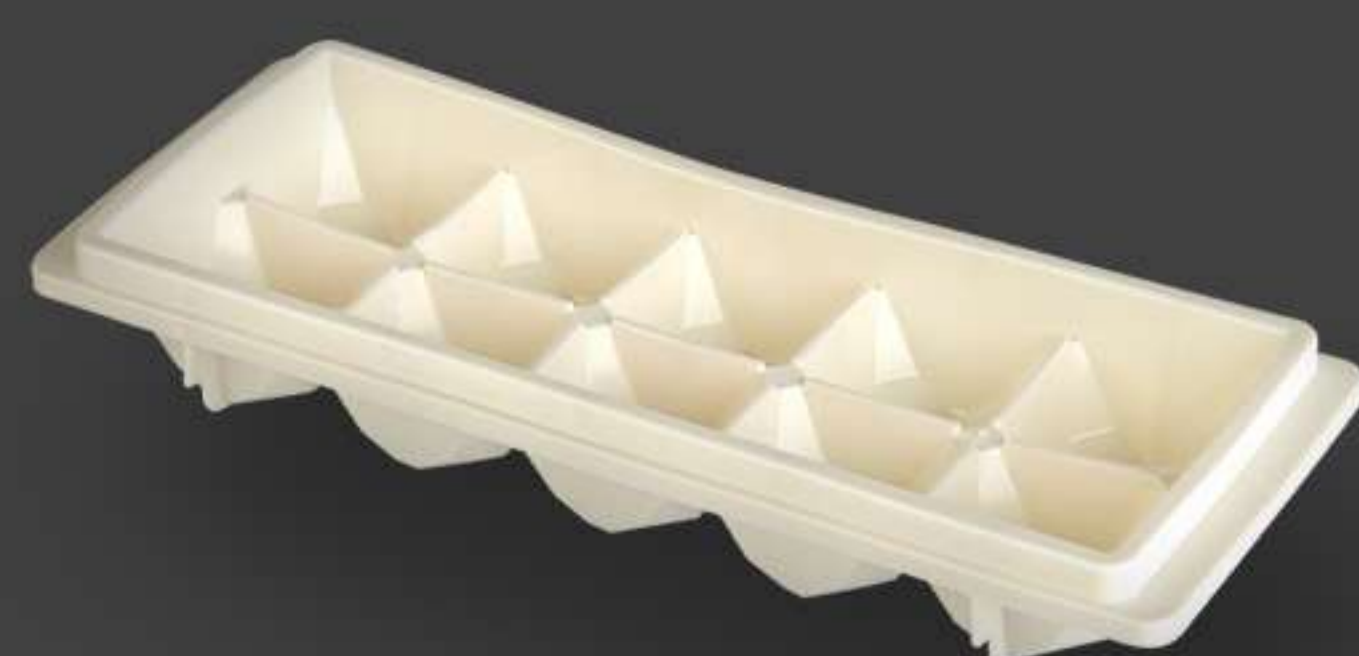

## Posuda za led – Ice Tray

Item Code  
8606005432529

24

5,760  
80×120×240 cm

18.5×7.7×H3 cm