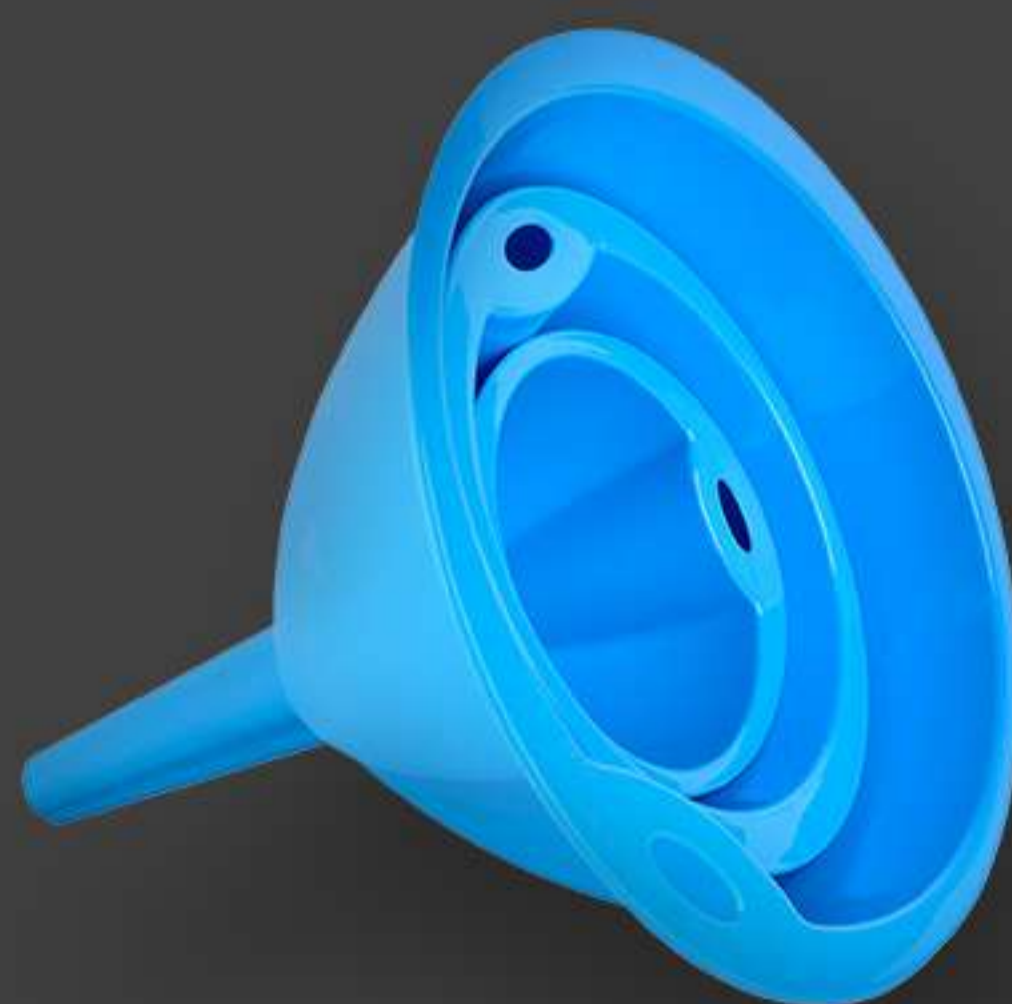

FLO Levak set 3/1 – Funnel set Item Code 8606005430488

3

540
80×120×255 cm

19.2×17.7×H18 cm